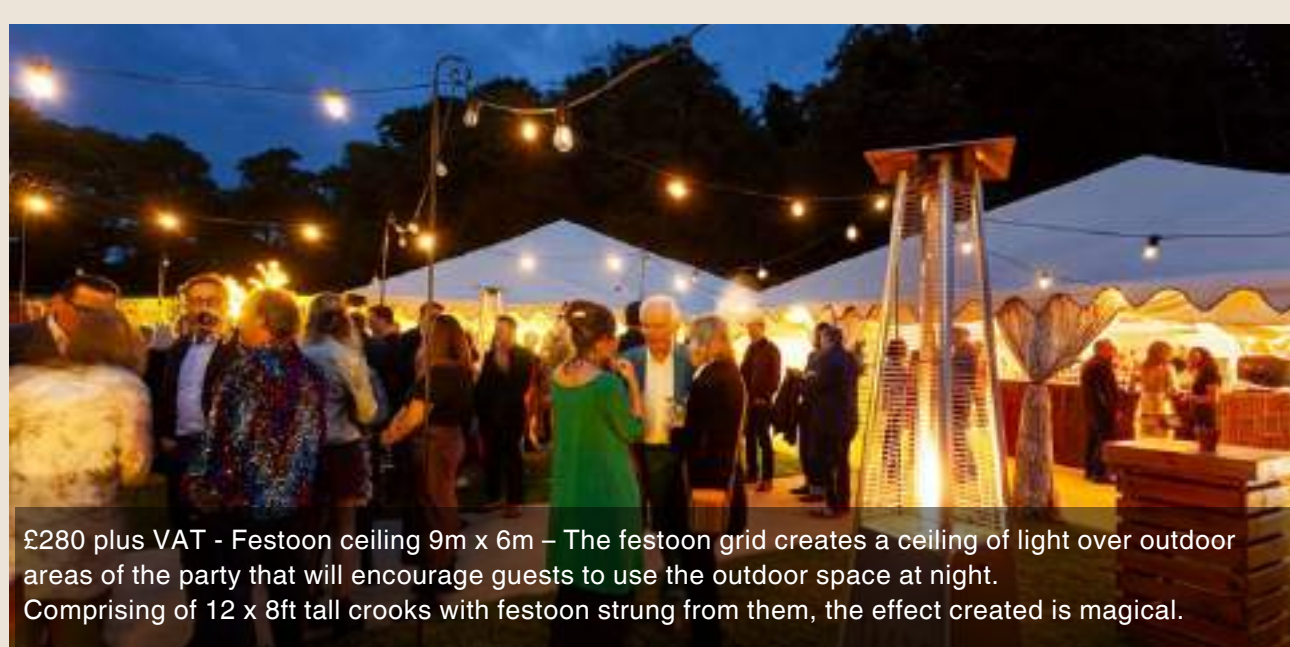

£350 plus VAT - Festoon Fountain creates a ceiling of light over an outdoor evening party area. It can be attached to a tent or freestanding. It consists of 80m of festoon from a central pole connected to 8 tall 2.4m crooks

£450 plus VAT - 3m Large Twilight LED Cherry tree (indoor or outdoor)

Outdoor lighting selection - fairy lights (£25 plus VAT per 10m) and purple outdoor up-lights (£20 plus each)

£280 plus VAT - Festoon ceiling 9m x 6m – The festoon grid creates a ceiling of light over outdoor areas of the party that will encourage guests to use the outdoor space at night. Comprising of 12 x 8ft tall crooks with festoon strung from them, the effect created is magical.