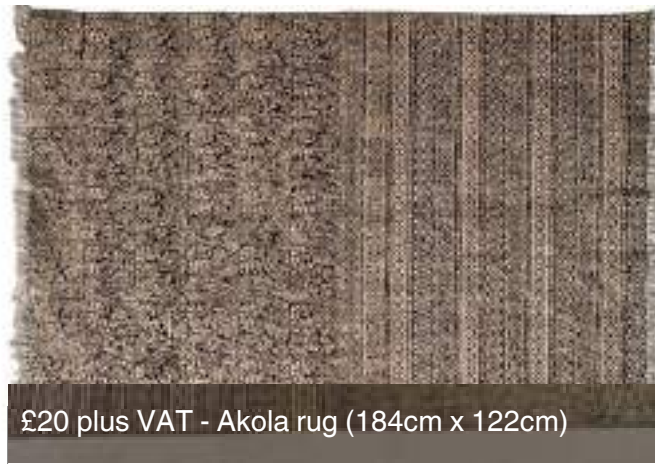

£30 plus VAT - Aztec rug - Mosaic 2 (228cm x 148cm)

£30 plus VAT – Fretwork rug black (157cm x 120cm)

£20 plus VAT - Kenzie leather & jute rug (180cm x 80cm)

£20 plus VAT - Small colourful stiped rug
£30 plus VAT - Large colourful striped rug

£20 plus VAT - Akola rug (184cm x 122cm)