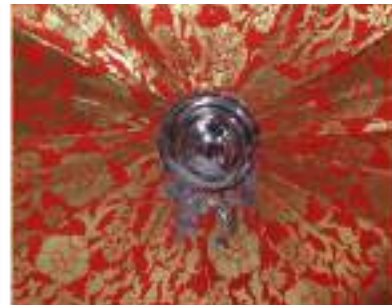

£45 plus VAT - Indian parasols with black baseplate (Height - 215cm / Base - 42 x 42 x 8cm)