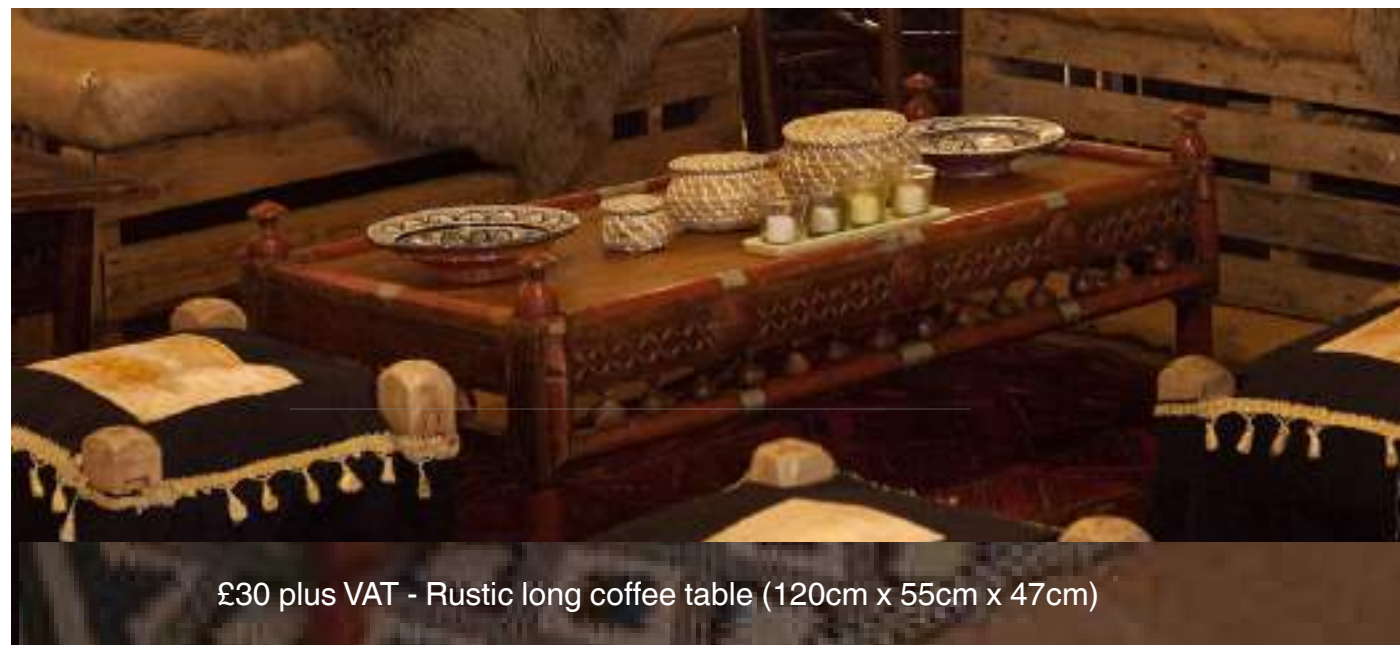

## Coffee Tables & Chests

£30 plus VAT - Plain wooden coffee table  
(110cm x 60cm x 40cm)

£30 plus VAT – Marble and stainless steel coffee table (110cm x 40cm x 40cm)

£30 plus VAT - Carved brass coffee table (91cm x 91cm x 47cm)