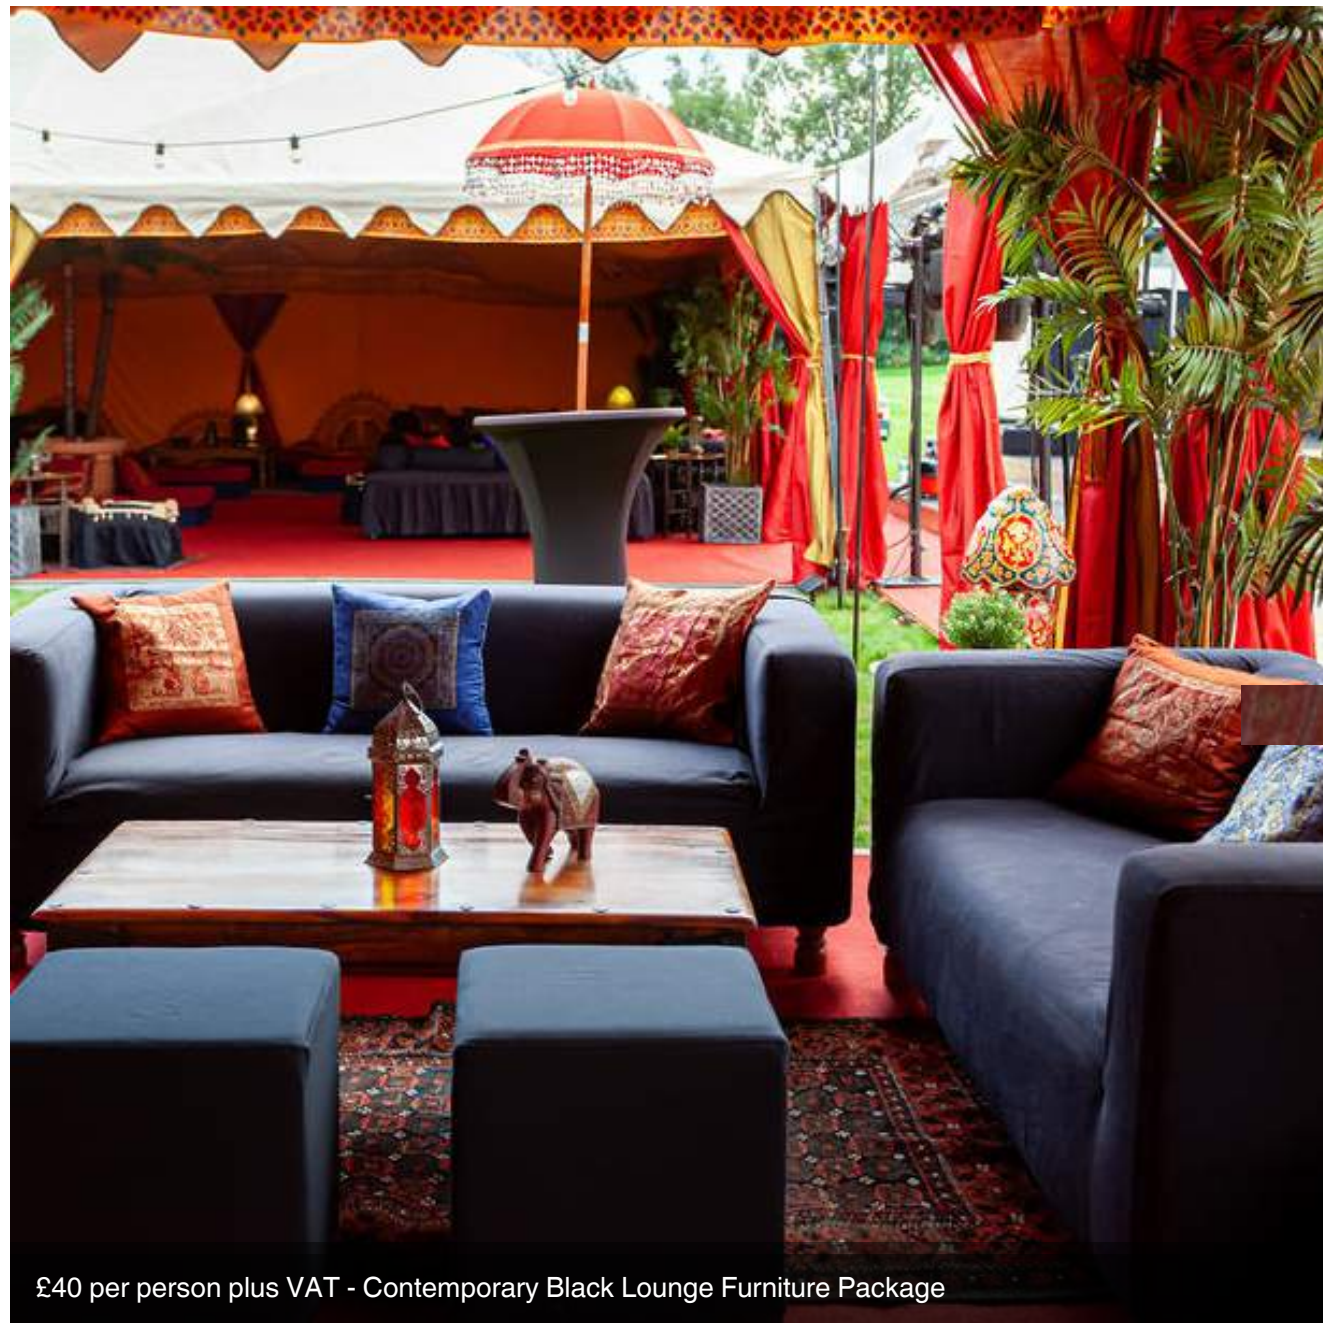

£40 per person plus VAT - Contemporary Black Lounge Furniture Package