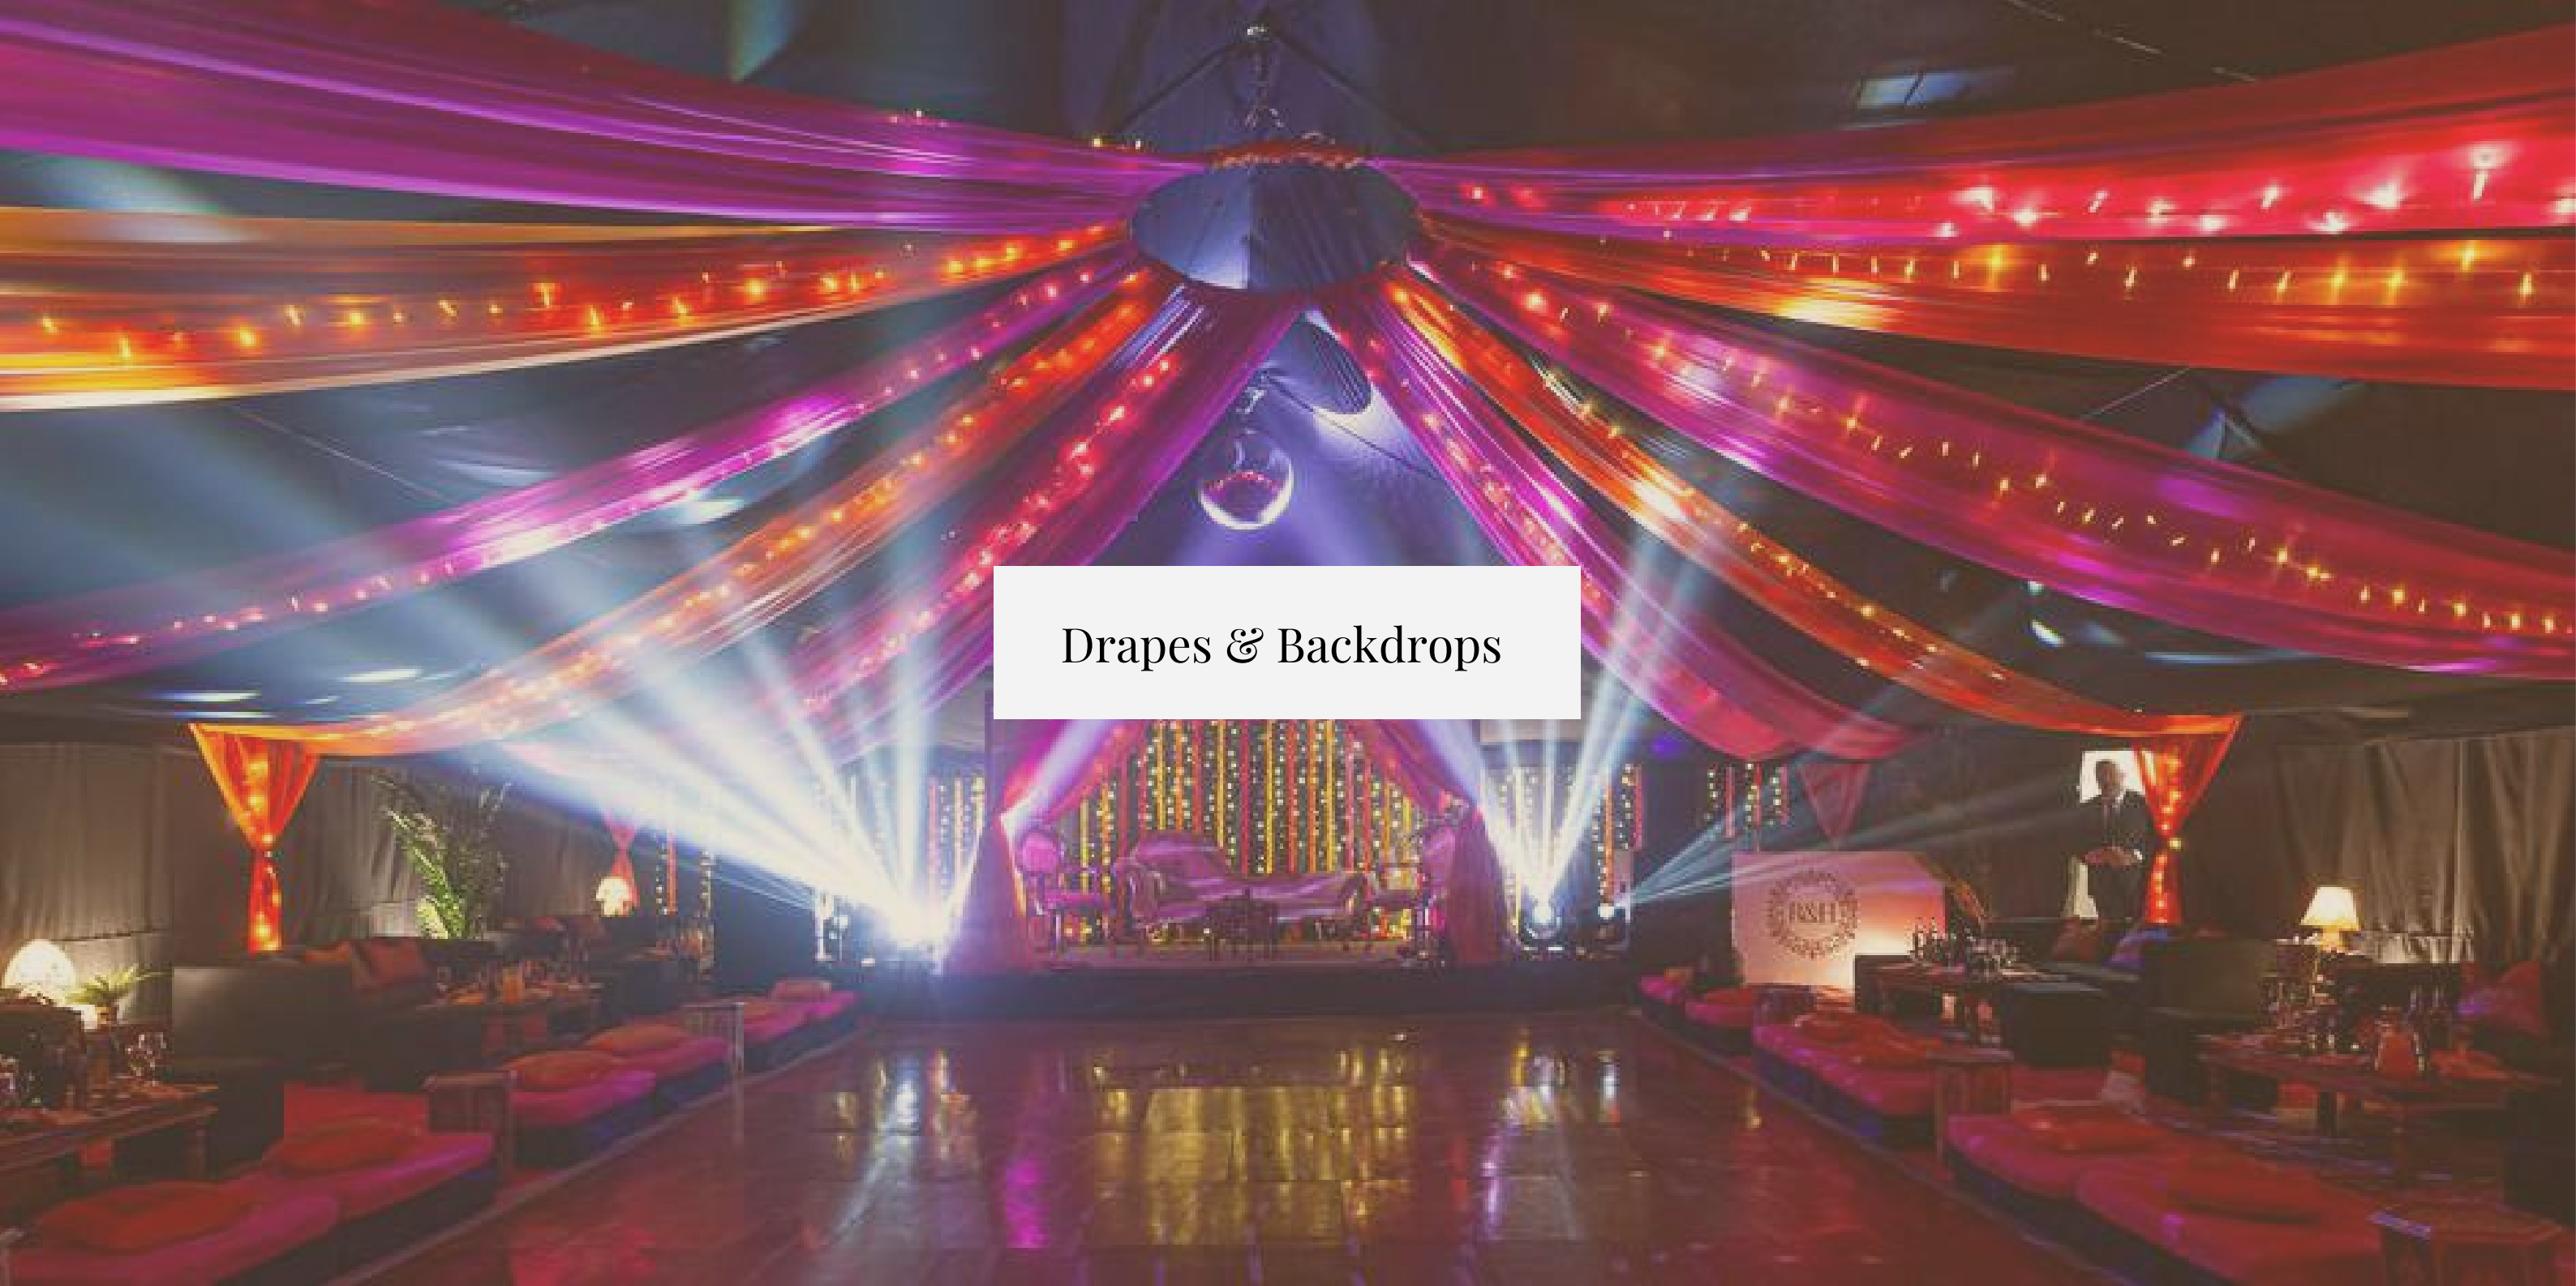

£70 plus VAT - William Morris moon banquette (1.5m x 1.5m x 40cm)

£70 plus VAT - Silver velvet moon banquette (1.5m x 1.5m x 40cm)

£100 plus VAT - Gilt thrones (40cm x 40cm x 40cm)

Drapes & Backdrops

£220 plus VAT - Doorway Entrance Drape