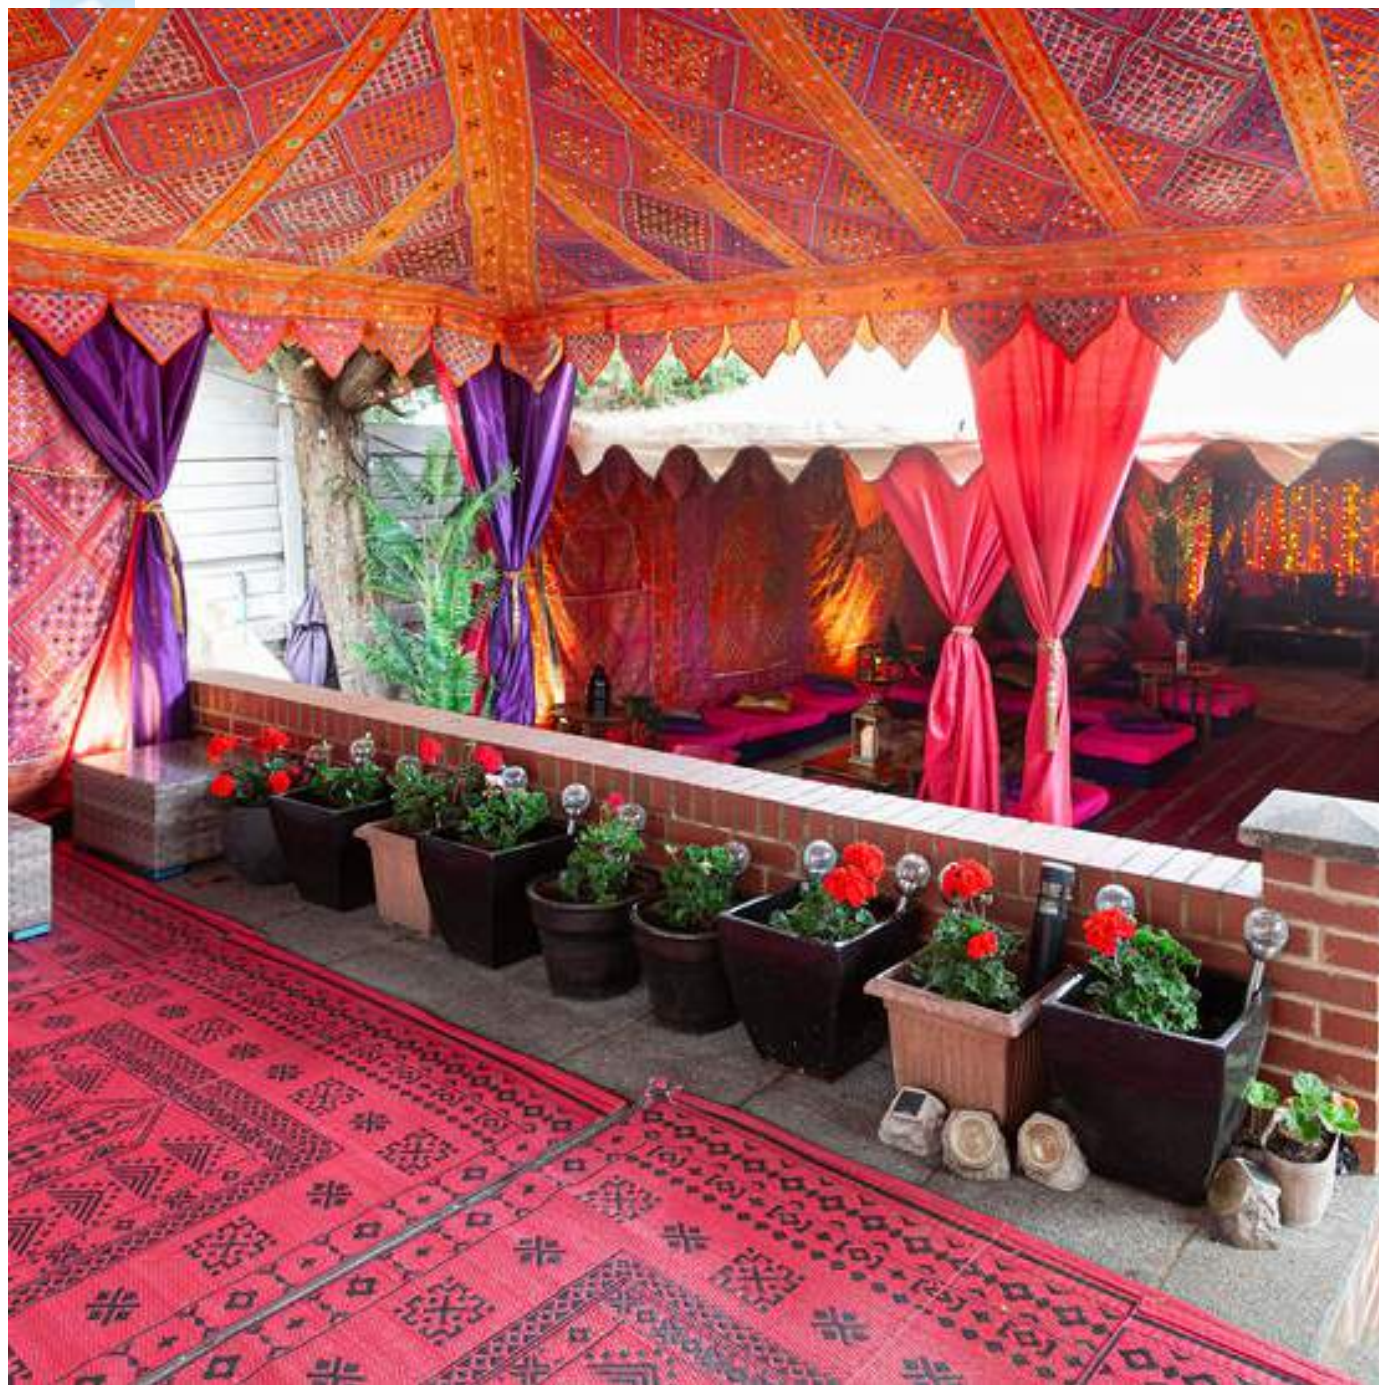

£20 plus VAT - Tribal Kilim (170cm x 117cm)