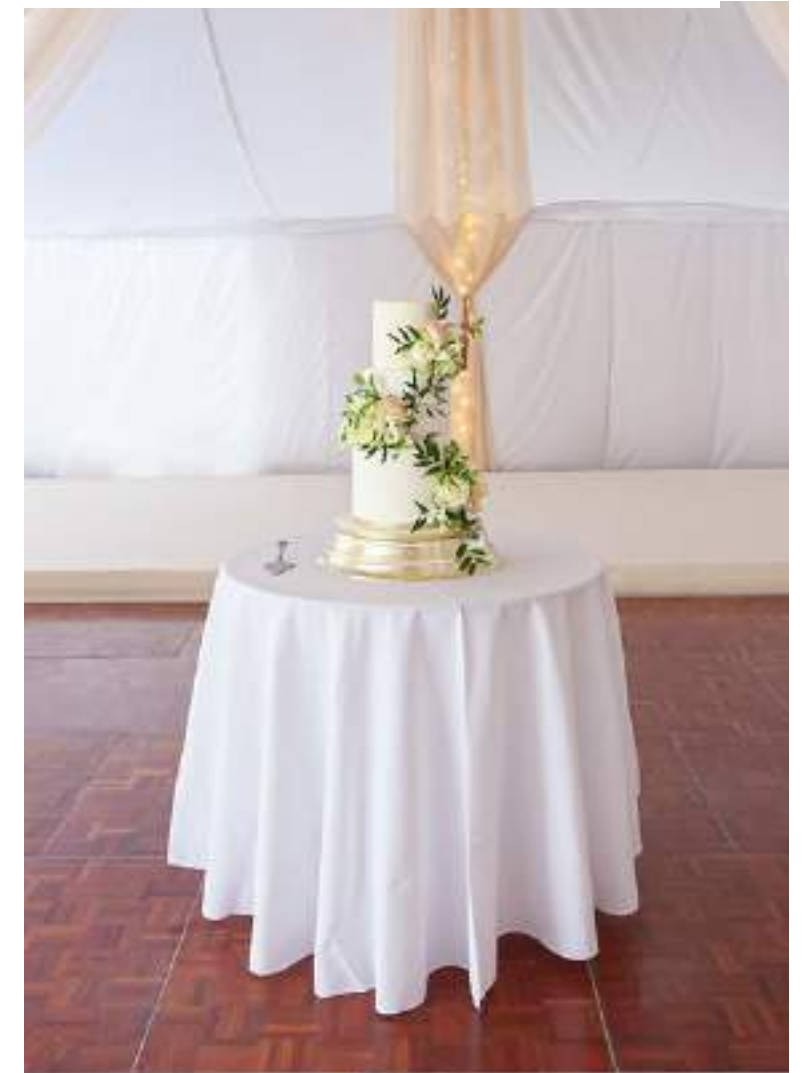

Cake Tables