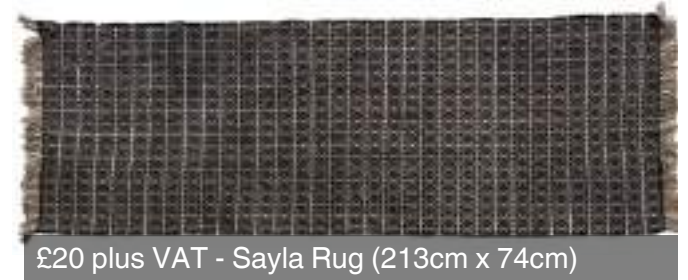

£30 plus VAT - Aurora Cloud rug (230cm x 160cm)

£30 plus VAT – Tribal shaggy rug (182cm x 123cm)

£30 plus VAT - Aztec rug - Mosaic 1 (230cm x 156cm)

£30 plus VAT - Aztec rug - Blue & Cream (192cm x 100cm)

£30 plus VAT – Atella rug (152cm x 91cm)

£30 plus VAT - Blue Berber Rug (170cm x 125cm)

£30 plus VAT - Aztec rug - Mosaic 2 (228cm x 148cm)

£20 plus VAT - Sayla Rug (213cm x 74cm)

£30 plus VAT – Fretwork rug grey (155cm x 120cm)