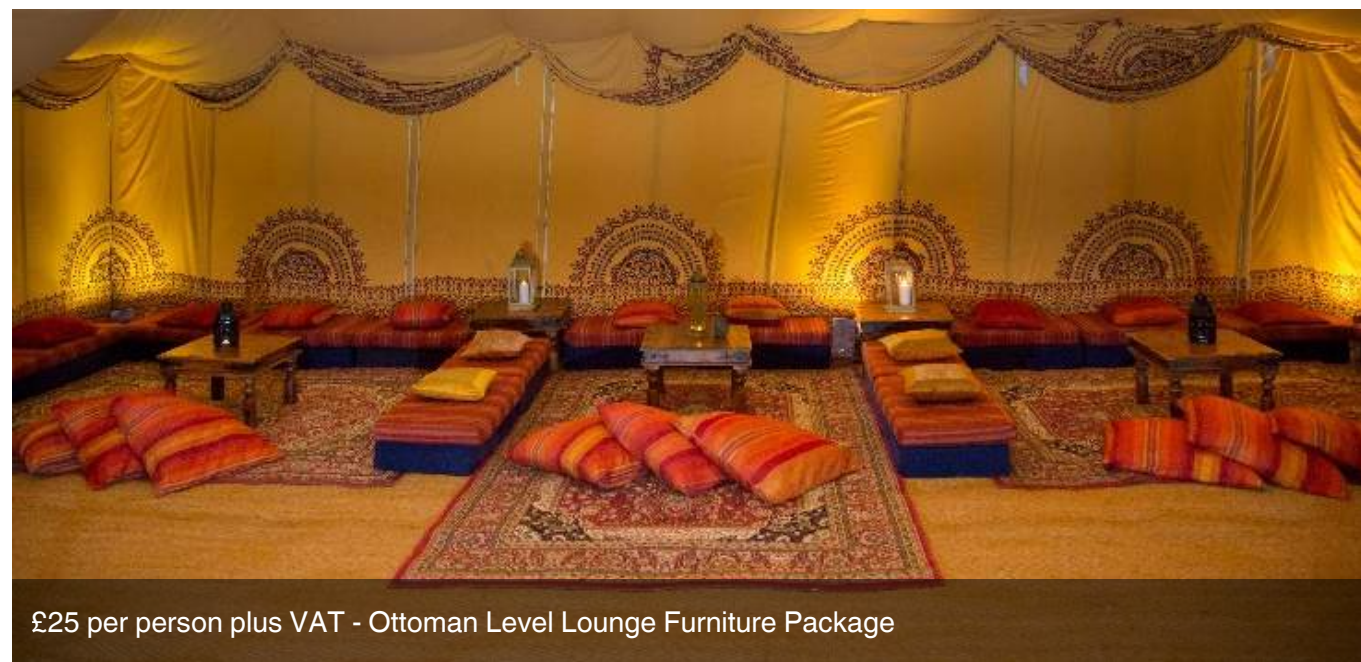

£25 per person plus VAT - Ottoman Level Lounge Furniture Package