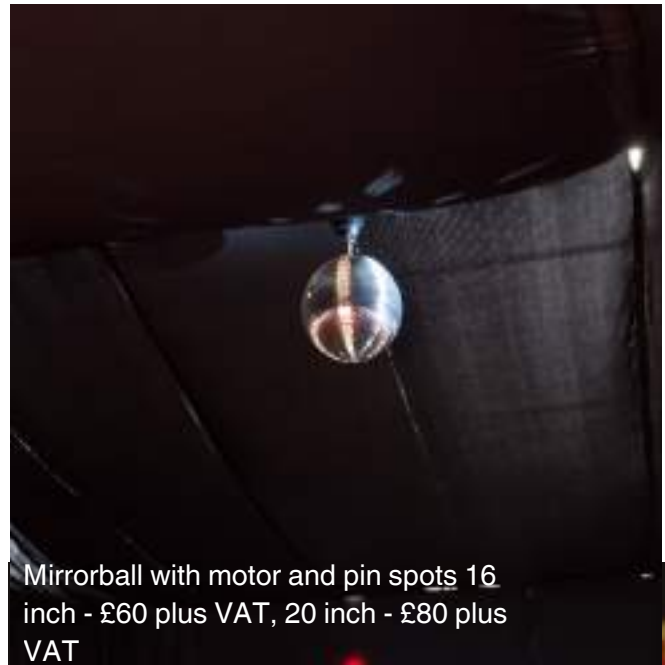

Mirrorball with motor and pin spots 16 inch - £60 plus VAT, 20 inch - £80 plus VAT